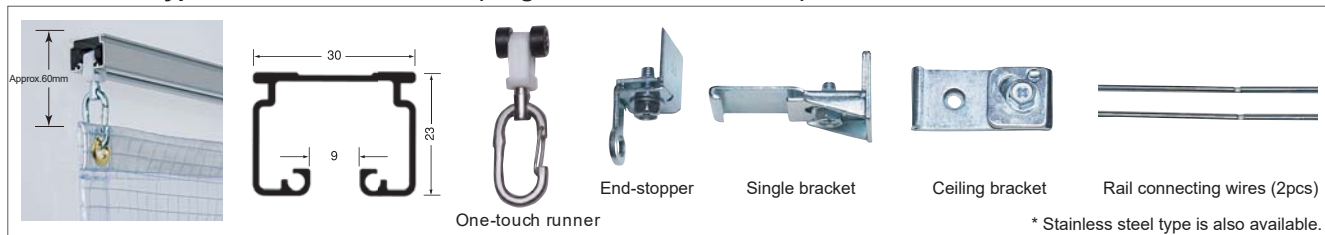

# METAL FITTINGS FOR HYPER CURTAIN

## Curtain Rail

**For medium type aluminum curtain rail (length: 2m / 3m / 4 m / 300R)**

**For large type aluminum curtain rail (length: 2m / 3m / 4 m / 500R)**

## Option

Open/close bracket with handle (large type). Weight: 5kgs per 500mm long(1pc).

Receiver (aluminum) - for single leaf