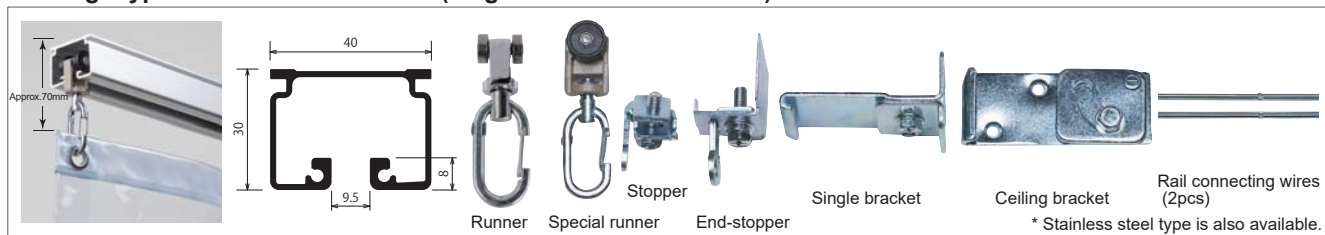

# METAL FITTINGS FOR HYPER CURTAIN

## Curtain Rail

**For medium type aluminum curtain rail (length: 2m / 3m / 4 m / 300R)**

**For large type aluminum curtain rail (length: 2m / 3m / 4 m / 500R)**

## Option

Open/close bracket with handle (large type). Weight: 5kgs per 500mm long(1pc).

Receiver (aluminum) - for single leaf