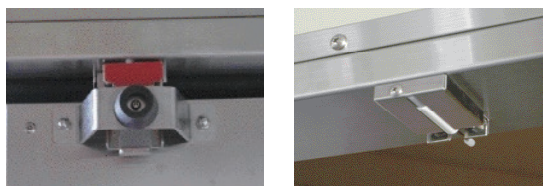

- Black · Grey · Ivory

Frosted window Acrylic window (Brown) Window gasket (Grey) Window gasket (Ivory)

Hand plate

Color plates used as a push plate. The plates can be fixed vertically or horizontally.

- Black
- White
- Grey

Black (150×250 mm) White (150×250 mm / 180×300 mm) Grey (150×250 mm / 180×300 mm)

One-way stopper

The one-way stopper allows you to set a single door operation, to open one way or two ways. It can be easily installed on existing swing doors as well.

(Not available with LWP-3 and LWP-3V)

Door-side hardware Frame-side hardware

Others

- Jamb Guard
- Double Dutch
- Lock (rim lock)
- Round-bar snap
- Colored vinyl sheet (film)
- Louver
- One-way stopper

Jamb Guard
May be used for protection of the lower bracket of the door against frequent impact by heavy objects.