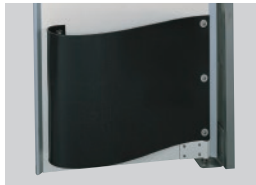

OPTION FOR SWING DOOR

Bumpers

To protect the door and ease the impact of carts, etc.

- H-shaped Bumper strip**
(without rubber)
- C-shaped Bumper strip**
(with rubber)
- D-shaped Bumper strip**
- Spring Bumper**
(Black, Grey, Light grey)
- Resin base plate**
(Black, Grey, Light grey)
- Stainless base plate**

H-shaped Bumper strip
(Without rubber)

C-shaped Bumper strip
(With rubber)

D-shaped Bumper strip

Spring Bumper
(Black)

Spring Bumper
(Grey)

Spring Bumper
(Light grey)

Resin base plate
(Black)

Resin base plate
(Light grey)